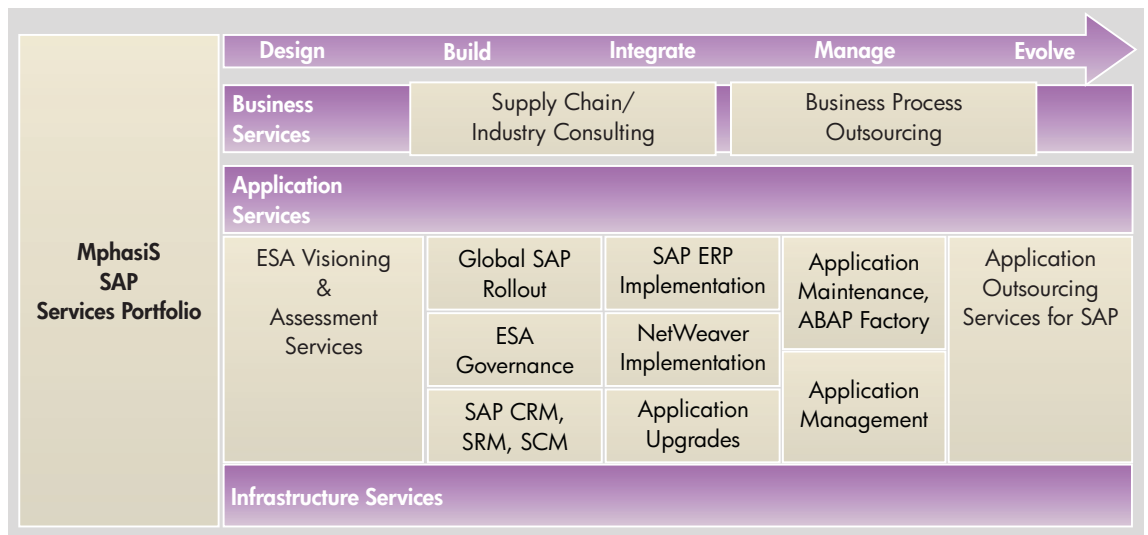

MphasiS Differentiators

Business Performance

- Experienced SAP solution architects bringing in the knowledge and expertise
- Architect and deploy innovative solutions that cater to the business needs in optimum manner

Delivery Excellence - Globally Integrated Delivery

- Best Practices Repository on service delivery processes ; Tools / Templates / Governance models on EAM / EAIS services
- Onshore / Near Shore / Best shore model

Multi-skilled Resources with global experience

- Multi Location Practice having strong blend of Technical/Functional consultants
- Deep, relevant industry experience across all Industry segments

Technology Excellence

- Dedicated built Competency for SAP offerings
- Investment in building proof of concepts, POCs and solution development
- Access to SAP knowledge base and technology initiatives

Cost Advantages

- Low cost of procurement : One stop shop for End - to - End SAP Services from Consulting – Implement – Sustain
- Flexible engagement model – Fixed / T & M

About MphasiS

MphasiS is a leading Applications, Infrastructure Technology, and Business Process Outsourcing services provider. The company delivers real improvements in business performance for clients through a combination of technology know-how, domain and process expertise. With currently over 34,000 people, MphasiS services clients in Financial services, Manufacturing, Healthcare, Communications, Media & Entertainment, Transportation & Logistics, Energy & Utilities, Consumer & Retail industries and Governments around the world. To know more, visit www.mphasis.com

For more information, contact: sales@mphasis.com

USA: 460 Park Avenue South, Suite #1101, New York, NY 10016, USA
Tel.: +1 212 686 6655, Fax: +1 212 686 2422

UK: Edinburgh House, 43-51 Windsor Road, Slough, SL1 2EE, UK
Tel.: +44 1753 217 700, Fax: +44 1753 217 701

AUSTRALIA: 410 Concord Road, Rhodes, NSW 2138, Australia
Tel.: +61 290 221 146, Fax: +61 290 221 134

INDIA: Bagmane Technology Park, Byrasandra Village, C.V. Raman Nagar, Bangalore 560 093, India
Tel.: +91 80 4004 0404, Fax: +91 80 4004 9999

Copyright © MphasiS Corporation. All rights reserved.