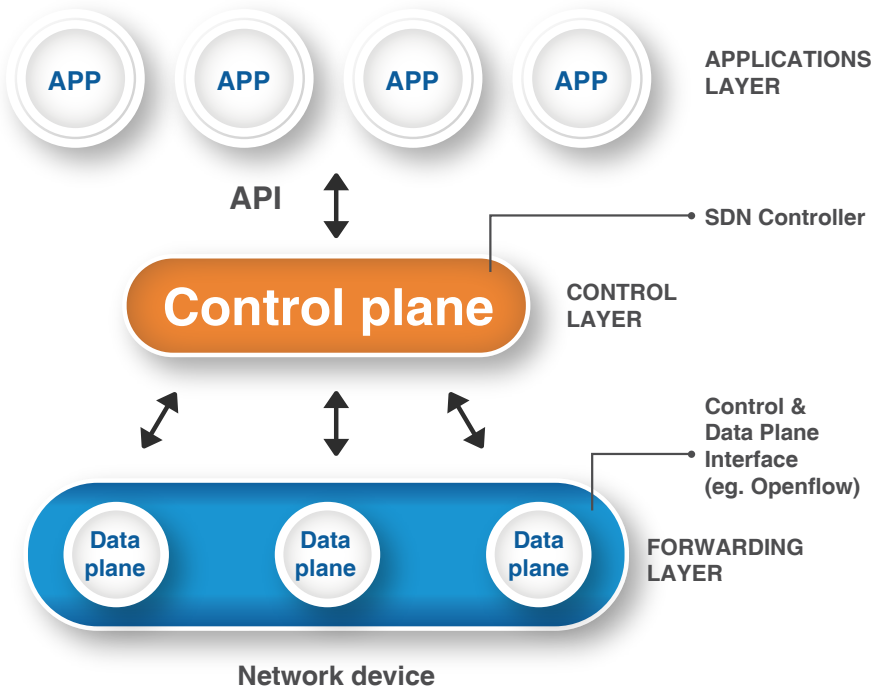

SOFTWARE DEFINED NETWORKING SOLUTIONS

PERFORMANCE ACCELERATION DELIVERED

Overview

Owing to Cloud Computing, the type and number of applications running on traditional network infrastructure has gone up manifold. Networks which were originally designed for client server computation architecture presently face the complexity and dynamic nature of a virtualized computation environment.

A virtualized and dynamic service delivery environment demands networks that are agile, highly scalable and

programmable. However today's networks are rigid and are unable to meet the provisioning speed needed to fulfill business requirements.

With IT budgets already stretched thin, businesses need a solution that improves application performance without skyrocketing equipment costs. This is possible by deploying a software defined network that helps remove the vendor lock-in at the hardware and software layers.

With Mphasis Software Defined Solution framework, network roll out speeds will no longer lag behind server and storage provisioning as we shift the control logic from a physical to a virtualized Cloud environment. The solution consolidates intelligence in a software based Control Plane to act as an interface between the application layer and the network layer.