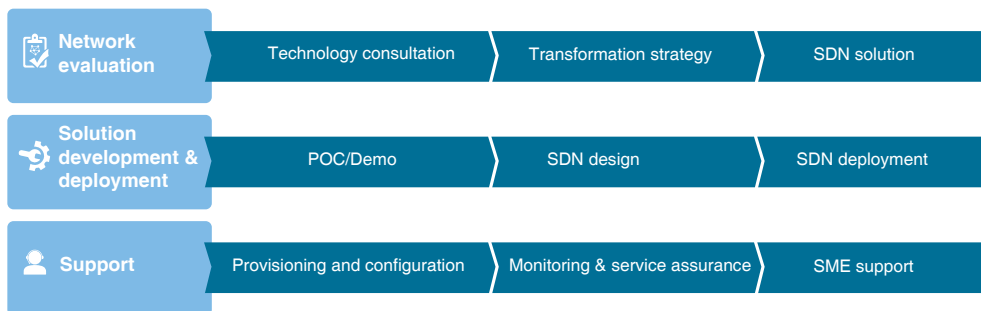

Benefits of embracing SDN

- **High utilization** - Centralized traffic engineering provides a global view of the supply and demand of network resources. Managing end-to-end paths in this global view results in high utilization of the links.
- **Faster failure handling** – Failures, whether link, node or otherwise, are handled much faster. Furthermore, systems converge more rapidly towards optimized and predictable behavior.
- **Agility and flexibility** - Helping organizations rapidly deploy new applications, services and infrastructure to quickly meet their changing business goals and objectives.
- **Hitless upgrades** - The decoupling of the control plane from the forwarding/data plane enables performing hitless software upgrades without packet loss or capacity degradation.
- **Automation** - Implement several automation functions through network apps.
- **Facilitates innovation** - Having a clean interface between the control & data plane, facilitates innovation on the control & data-plane independently of each other.

Mphasis SDN offerings

Success stories

Leading mobile telecommunication provider future proofs their network with Mphasis	Client Problem statement Solution provided Business value delivered	Leading tire and rubber manufacturing company revamps their network operations support with Mphasis
• Global presence with more than 200 datacenters • Legacy network infrastructure with outdated equipment		• More than 80 data centers across Americas, EMEA and APAC • Improve the quality of network operations support with 0% change failure
• Mphasis implemented a state-of-the-art, global standard network data center and migrated more than 10,000 devices from their legacy system. We achieved a 100% success rate in migration without affecting the client's daily business operations		• Mphasis set up a 24/7 multi-vendor support team as well as built processes and network design standards most suited to the client environment. We also brought in a team of subject matter experts to help predict and proactively fix network issues
• Reduced migration timeline from 2 months to 3 weeks using automation • Delivered approximately $1 Million in savings on bandwidth and equipment cost		• 99.99% change success with high customer satisfaction • Highly optimized team running at 100% utilization resulting in reduced operational expenses

The Mphasis advantage

Mphasis is uniquely positioned to help chart out enterprise network transformation to SDN. We offer solution integration using a myriad of platforms through our partners and alliances. Strong technological understanding and broad product expertise allows us to be a trusted advisor on journey towards network virtualization.

With experienced professionals across network engineering, application development and professional services, Mphasis is the partner of choice for starting from network assessment to the actual implementation of the virtual layer.

Fast facts