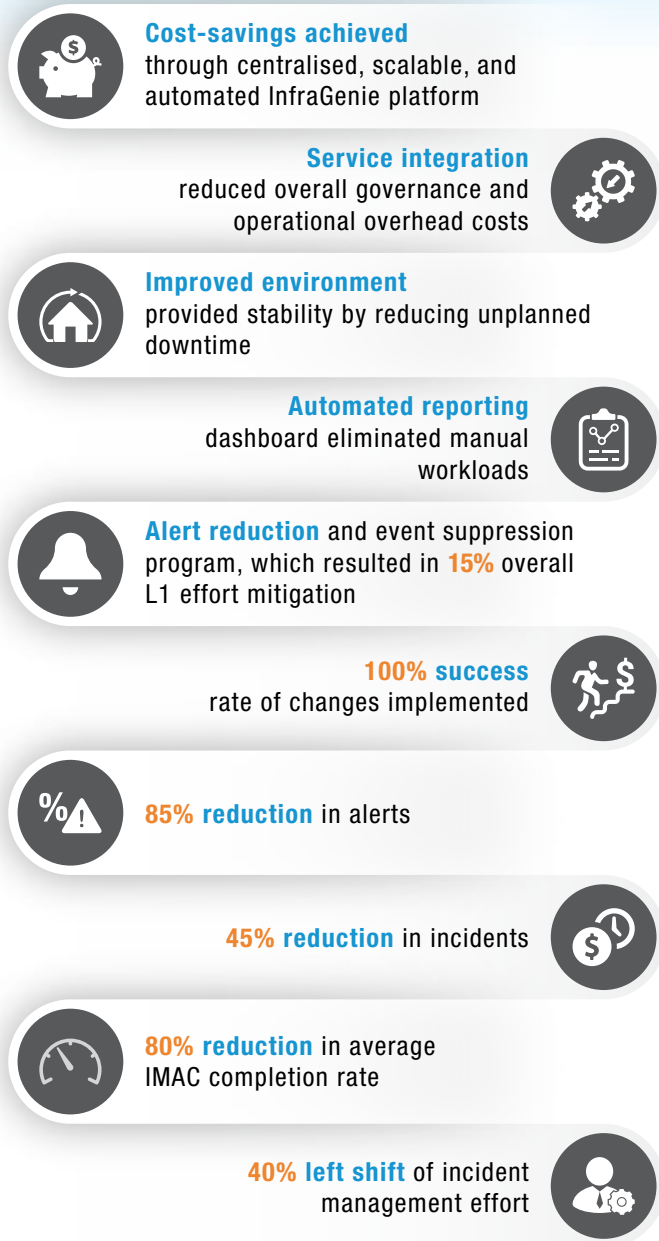

Value Delivered

About Mphasis

Mphasis is a global technology services and solutions company specialising in the areas of Digital, Governance, Risk & Compliance. Our solution focus and superior human capital propels our partnership with large enterprise customers in their digital transformation journeys. We partner with global financial institutions in the execution of their risk and compliance strategies. We focus on next generation technologies for differentiated solutions delivering optimised operations for clients.

For more information, contact: marketinginfo@mphasis.com

UK
88 Wood Street
London EC2V 7RS, UK
Tel.: +44 20 8528 1000

USA
460 Park Avenue South
Suite #1101
New York, NY 10016, USA
Tel.: +1 212 686 6655

USA
226 Airport Parkway
Suite 638
San Jose, CA 95110, USA
Tel.: +1 408-327-1240

INDIA
Bagmane World Technology Centre
Marathahalli Ring Road
Doddanakundhi Village
Mahadevapura
Bangalore 560 048, India
Tel.: +91 80 3352 5000

www.mphasis.com